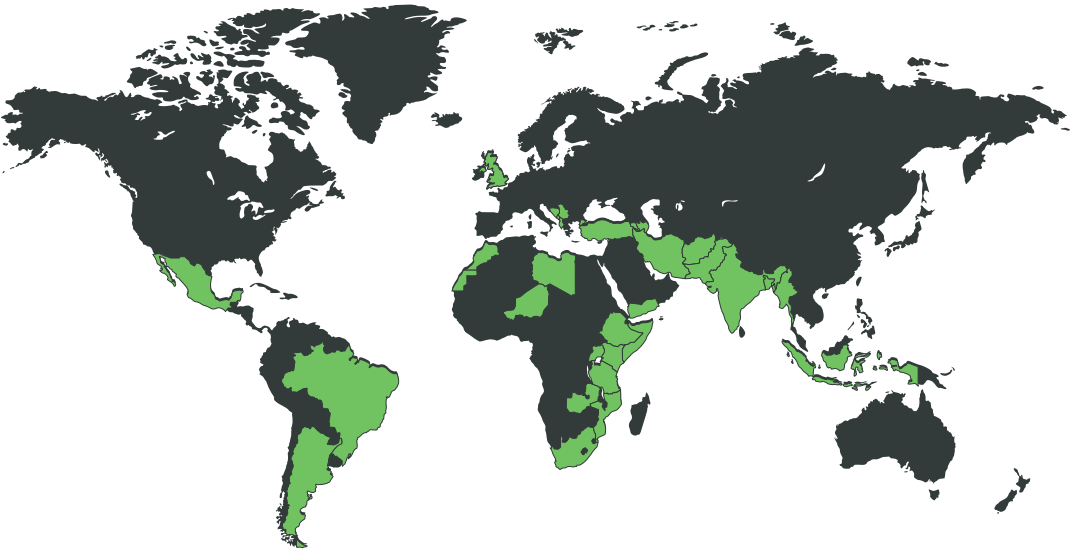

100% DONATION POLICY & GIFT AID

OUR 100% DONATION POLICY IS COVERED BY GIFT AID, SPONSORS, RECYCLING AND ADMIN DONATIONS.

THE UK GOVERNMENT ALLOWS US TO CLAIM AN EXTRA 25P FOR EVERY £1 YOU DONATE. THAT'S AS LONG AS YOU'VE PAID THE BASIC RATE OF TAX AND MAKE THE DONATION FROM YOUR OWN FUNDS. THAT MEANS GIFT AID CAN INCREASE THE VALUE OF YOUR DONATIONS BY 25%, SO YOU CAN GIVE EVEN MORE TO THE CAUSES YOU CARE ABOUT.

EXAMPLE:

1. YOU DONATE £10.
2. YOU TICK THE GIFT AID PERMISSION BOX.
3. GOVERNMENT ADDS £2.50 TO YOUR DONATION.
4. TOTAL INCOME FOR CHARITY: £12.50.

WE WORK IN OVER 40 COUNTRIES

BATLEY (HEAD OFFICE)
2A OXFORD STREET
WF17 7PZ
0300 500 1000

BIRMINGHAM
47 WASHWOOD HEATH ROAD
B8 1RR
(OPENING SOON)

HIGH WYCOMBE
21 ABERCROMBY AVENUE
HP12 3AX
01494 535 165

LEICESTER
69 HARTINGTON ROAD
LE2 0GQ
0116 251 0171

ROCHDALE
18 MILKSTONE ROAD
OL11 1ED
01706 669 086